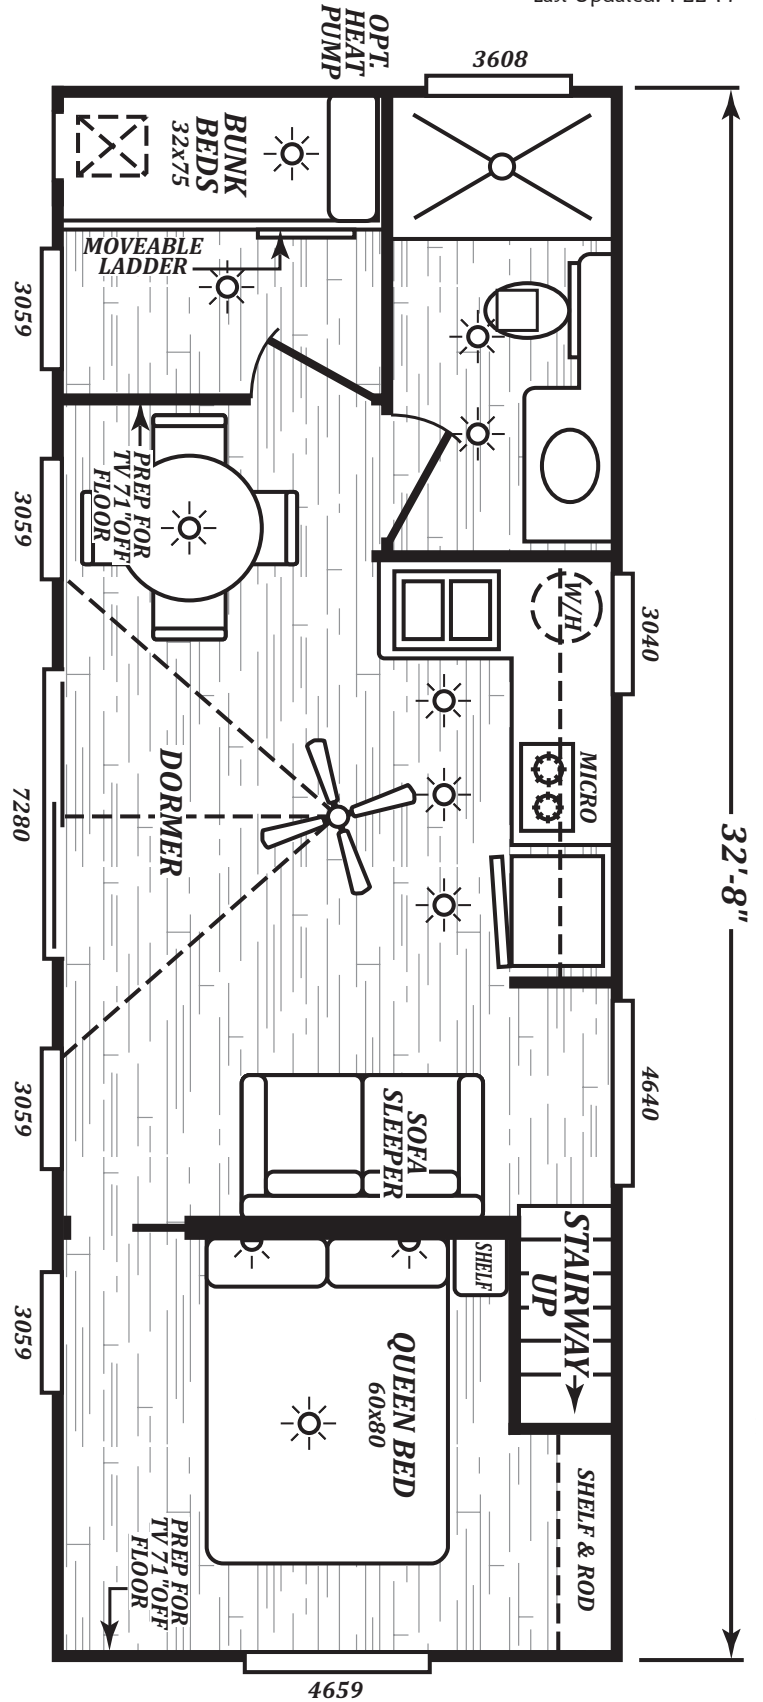

Cherry Creek

Creekside Cabin Lofts

2 Bedroom, 1 Bath, Loft
Approx. 372 Sq. Ft.

Last Updated: 1-22-14

Factory Expo
"Factory Direct Value"
HOME CENTERS
2555 Progress Way • Woodburn, OR 97071

For Detailed Directions See Map On Our Website
1-800-379-2614