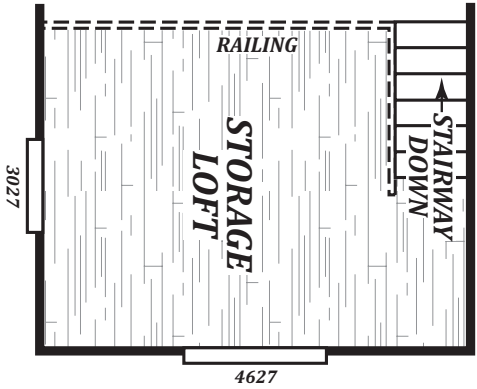

Cherry Creek

Creekside Cabin Lofts

2 Bedroom, 1 Bath, Loft
Approx. 372 Sq. Ft.

Last Updated: 1-22-14

Factory Expo
"Factory Direct Value"
HOME CENTERS
2555 Progress Way • Woodburn, OR 97071

For Detailed Directions See Map On Our Website
1-800-379-2614