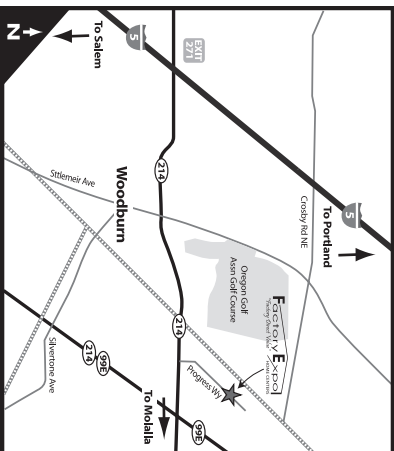

Cherry Creek

Creekside Cabin Lofts

2 Bedroom, 1 Bath, Loft
Approx. 372 Sq. Ft.

Last Updated: 1-22-14

Factory Expo
"Factory Direct Value"
HOME CENTERS
2555 Progress Way • Woodburn, OR 97071

For Detailed Directions See Map On Our Website
1-800-379-2614